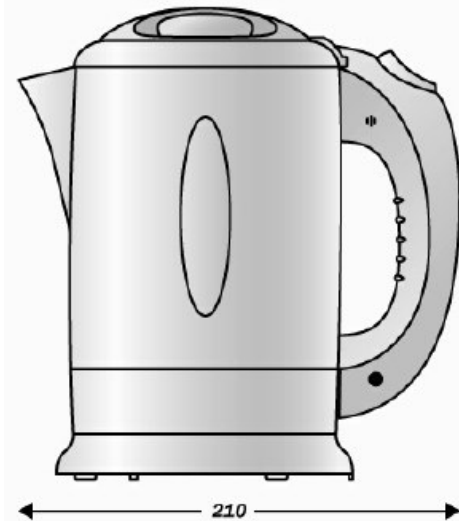

## SUPREME KETTLE

Cordless Prestige Electric Kettle

<b>Rating</b>	1100W @ 230-240V.aC
<b>Stop/Start</b>	automatic at boiling or empty
<b>Element</b>	built into base
<b>Capacity</b>	1.12 litre
<b>Dimensions</b>	210mm long x 220mm high x 140mm wide
<b>Colour</b>	white or black
<b>Warranty</b>	backed by one year warranty

### FEATURES

- Power on indication light.
- Large 90° opening lid to fit under faucet.
- Base can be mounted to dresser, table or tray.
- 360° swivel on base.

Penrice Supreme Products Ltd  
PO Box 437, Cambridge, NZ  
Ph (64) 7 823 5790  
Ph 0800 SUPREME (787 736)  
Fax (64) 7 823 5792