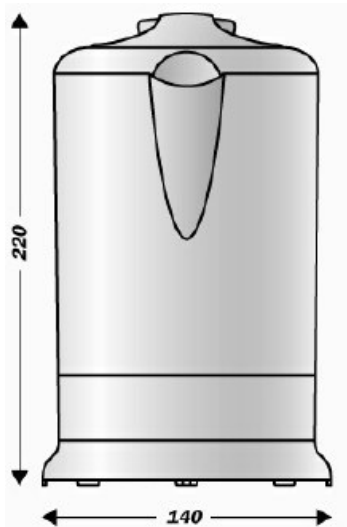

## SUPREME KETTLE

Cordless Prestige Electric Kettle

<b>Rating</b>	1100W @ 230-240V.aC
<b>Stop/Start</b>	automatic at boiling or empty
<b>Element</b>	built into base
<b>Capacity</b>	1.12 litre
<b>Dimensions</b>	210mm long x 220mm high x 140mm wide
<b>Colour</b>	white or black
<b>Warranty</b>	backed by one year warranty

### FEATURES

- Power on indication light.
- Large 90° opening lid to fit under faucet.
- Base can be mounted to dresser, table or tray.
- 360° swivel on base.

Penrice Supreme Products Ltd  
PO Box 437, Cambridge, NZ  
Ph (64) 7 823 5790  
Ph 0800 SUPREME (787 736)  
Fax (64) 7 823 5792