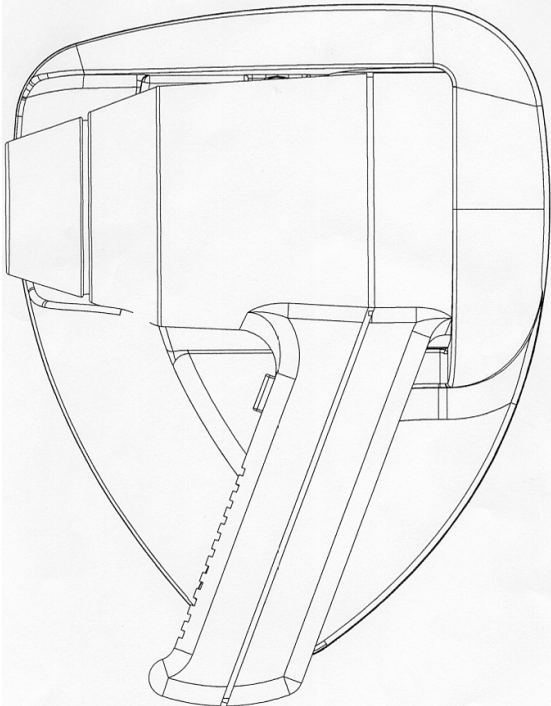

TECHNICAL DATA

MODEL HDP301

SUPREME PICCOLO

Wall / Drawer Mounted Hair
Dryer

Rating 1200W 230/240V AC.

Stop-Start Two speed rocker switch that shuts off automatically when released.

Position 1. 45m³/hr 45°C @ 100mm
2. 70m³/hr 63°C @ 100mm

Cord Length 250mm

Noise Level 62 dBA min 70 dBA max

Net Weight 0.7kg

Dimensions 212mm high x 145mm wide x 86 mm deep.(Docking Station)

Protection IPX21 Class 11

FEATURES

Compact docking station suitable for wall or draw mounting.