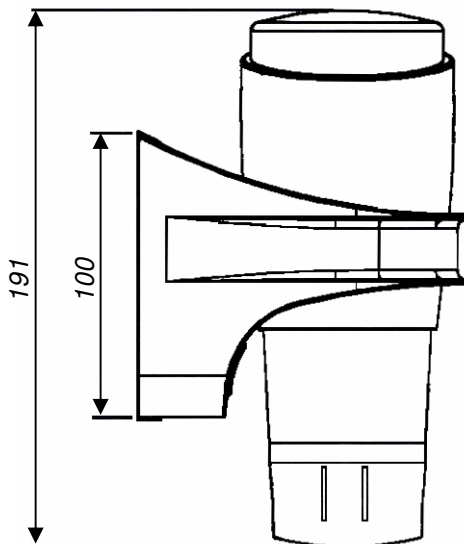

TECHNICAL DATA

MODEL **HDC302**

SUPREME CLIPPER

Wall Mounted Hair Dryer

Rating 1400W 230/240V AC.

Stop-Start Pressure sensitive button switch only operates when handled.

Position

1. 60m³ /hr 37°C @ 100mm
2. 95m³ /hr 45°C @ 100mm
3. 95m³ /hr 23°C @ 100mm

Cord Length 300mm spiral

Noise Level 53 dBA min 60 dBA max

Net Weight 0.7kg

Dimensions 191mm high x 197mm wide x 118mm deep. (Docking Station)

Protection IP21 Class 11

FEATURES

Cool air setting, chrome highlights on hand piece and compact docking station.