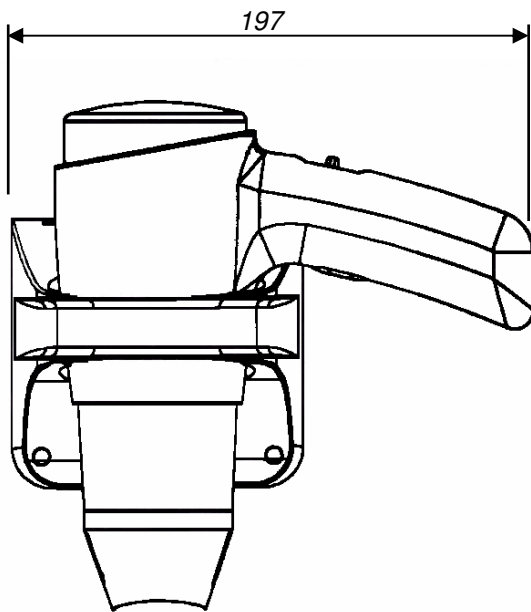

TECHNICAL DATA

MODEL **HDC302**

SUPREME CLIPPER

Wall Mounted Hair Dryer

Rating 1400W 230/240V AC.

Stop-Start Pressure sensitive button switch only operates when handled.

Position

1. 60m³ /hr 37°C @ 100mm
2. 95m³ /hr 45°C @ 100mm
3. 95m³ /hr 23°C @ 100mm

Cord Length 300mm spiral

Noise Level 53 dBA min 60 dBA max

Net Weight 0.7kg

Dimensions 191mm high x 197mm wide x 118mm deep. (Docking Station)

Protection IP21 Class 11

FEATURES

Cool air setting, chrome highlights on hand piece and compact docking station.